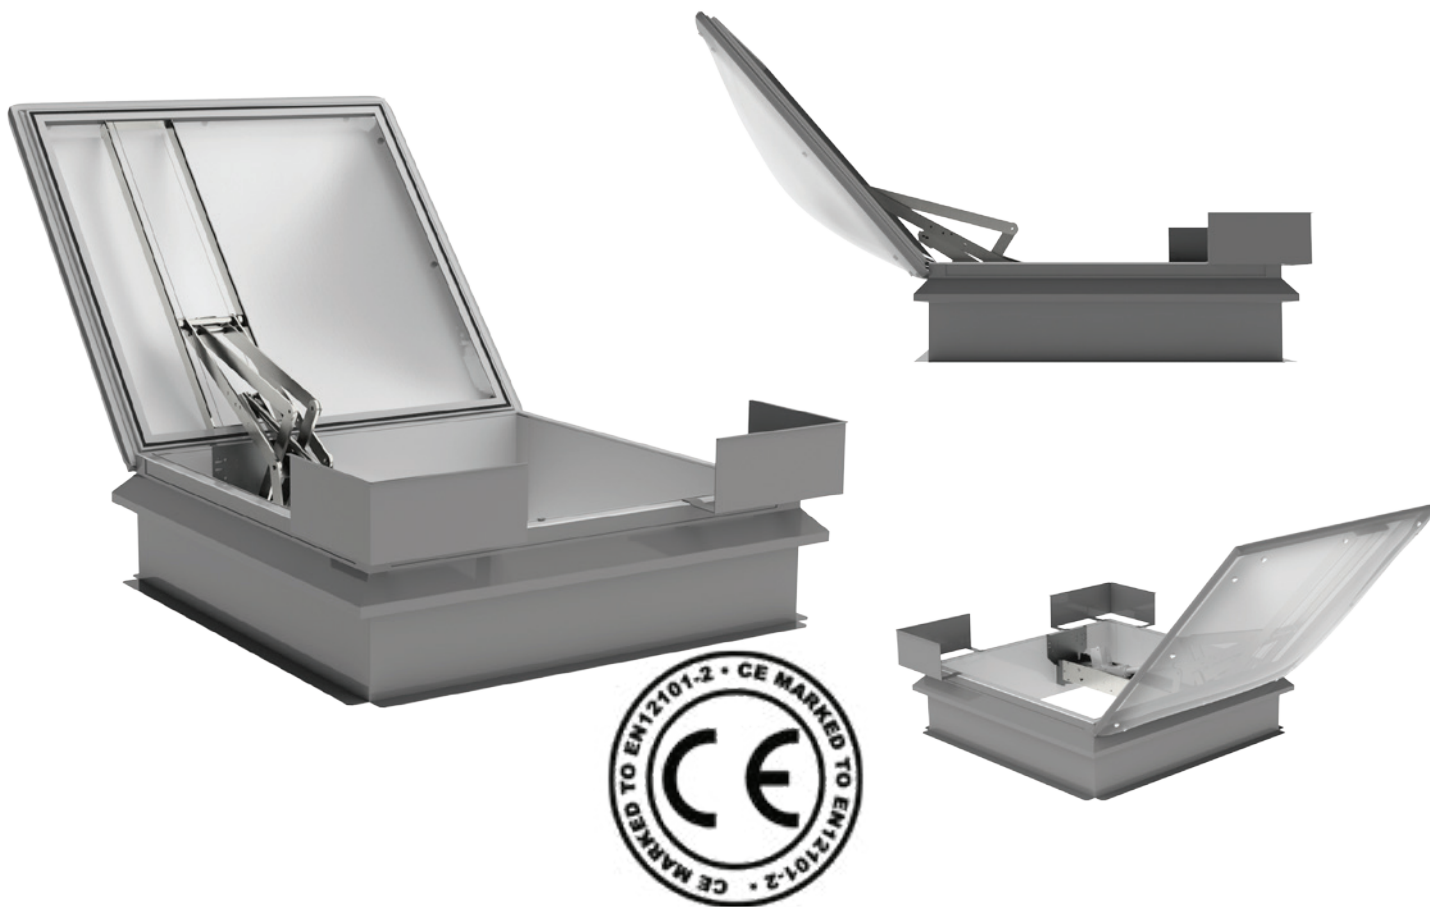

Polycarbonate Dome Aluminium Upstand SDP/AOV

Thermally Broken Dome top Smoke Vent with roof access and comfort ventilation

25mm Thermal Break Dome & Solid Top Lid Smoke Vent

EN12101-2 Performance*

Reliability 1,000 + 10,000 Comfort Ventilation

Snow Load SL500

Low Ambient Temp T (-15°)

Wind Load WL1500

Resistance to heat B300

Stock Sizes

SDP/AOV

1050 x 1050, 1260 x 1260, 1050 x 1550.

* SDP/AOV Only, other models may differ.